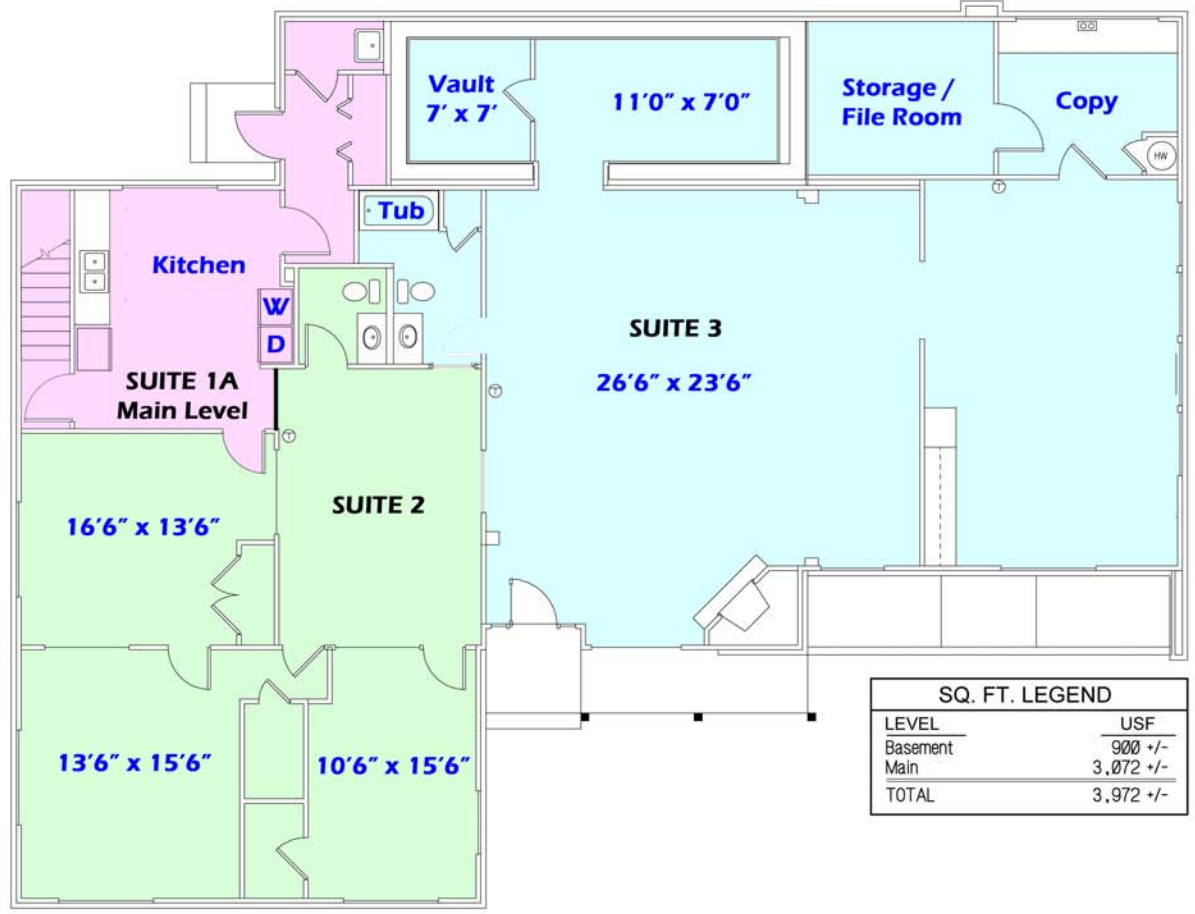

LOWER LEVEL LAYOUT

MAIN LEVEL LAYOUT 'AS - IS'

SQ. FT. LEGEND	
LEVEL	USF
Basement	900 +/-
Main	3,072 +/-
TOTAL	3,972 +/-